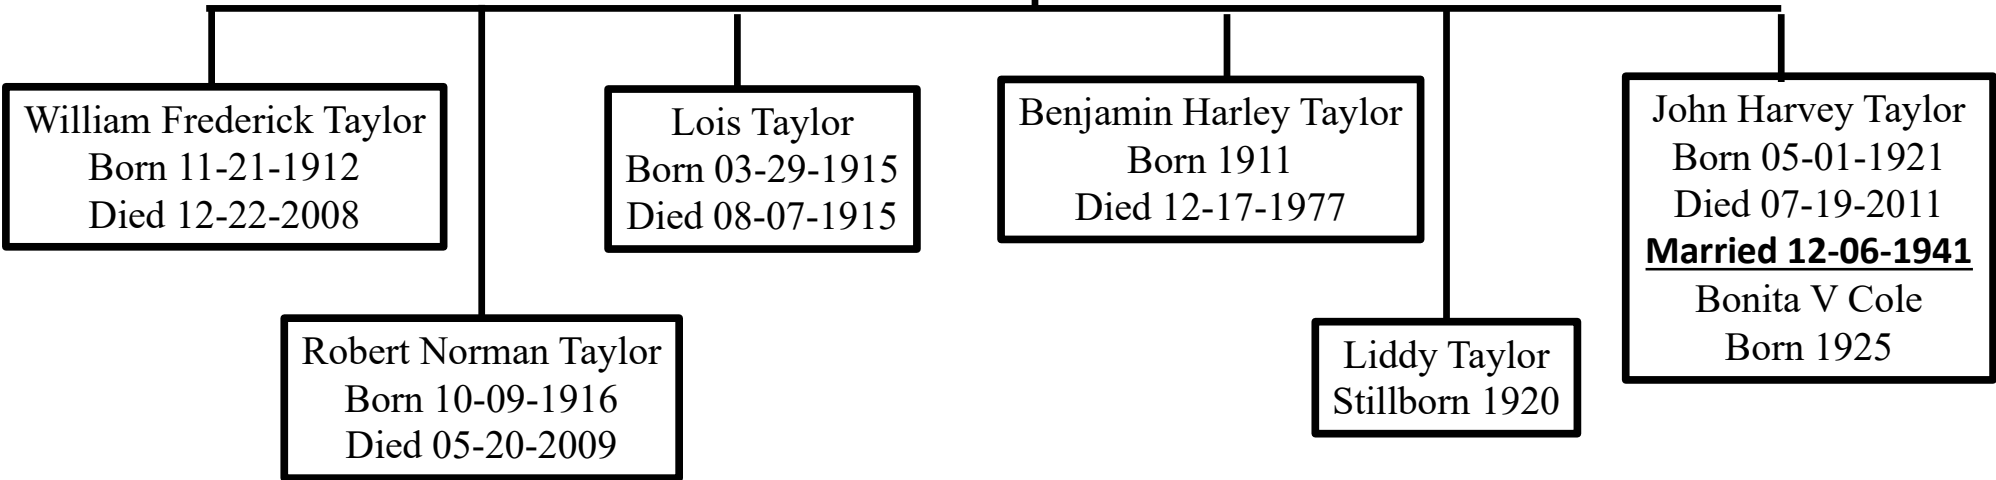

# Taylor Family tree – 3rd Generation

James Thomas Taylor  
Born 06-29-1886  
Died 01-12-1954  
**Married 02-17-1907**  
Ludeamay Lawson  
Born 05-30-1890  
Died 07-07-1972

William Frederick Taylor  
Born 11-21-1912  
Died 12-22-2008

Lois Taylor  
Born 03-29-1915  
Died 08-07-1915

Benjamin Harley Taylor  
Born 1911  
Died 12-17-1977

John Harvey Taylor  
Born 05-01-1921  
Died 07-19-2011  
**Married 12-06-1941**  
Bonita V Cole  
Born 1925

Robert Norman Taylor  
Born 10-09-1916  
Died 05-20-2009

Liddy Taylor  
Stillborn 1920