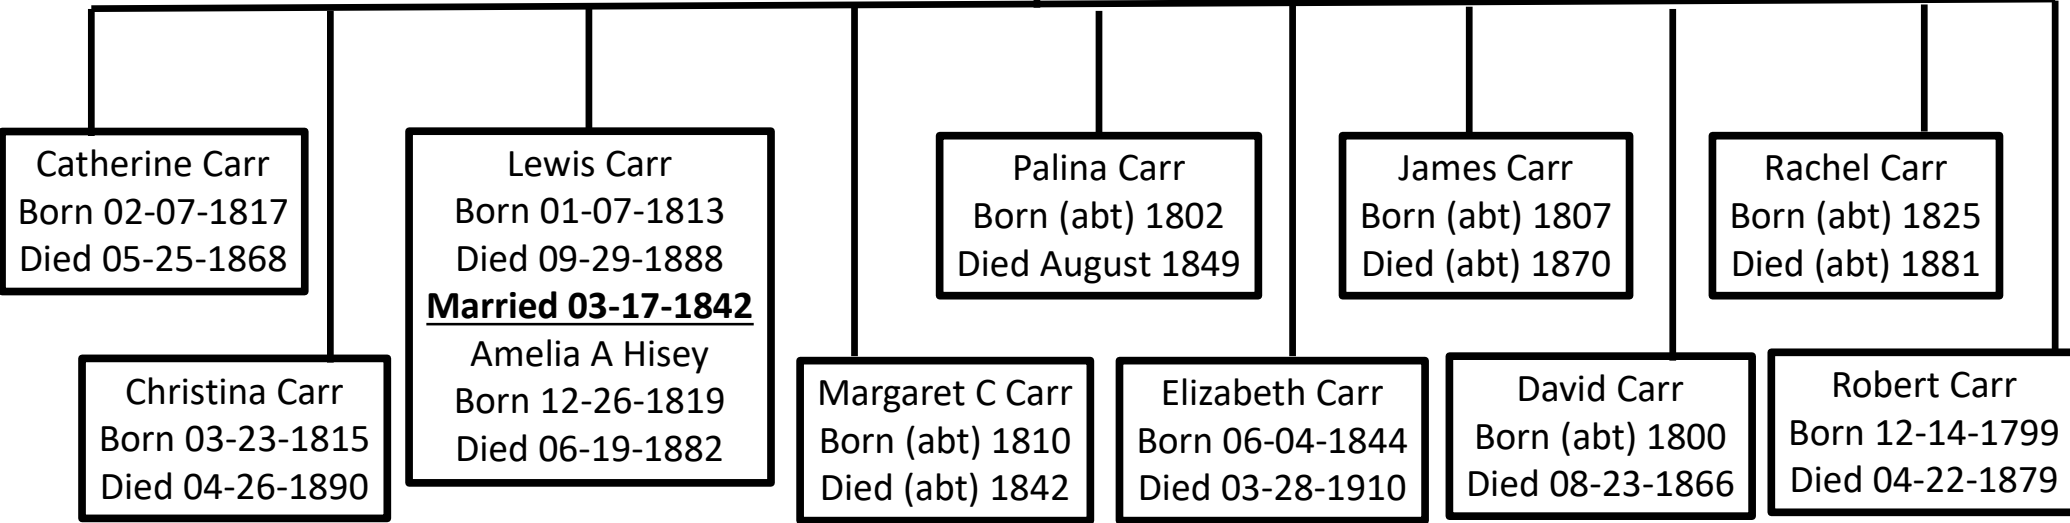

Carr Family tree

Robert James Carr
Born (abt) 1779
Died 11-18-1846
Married 07-05-1798
Amelia A Hisey
Born 12-26-1819
Died 06-19-1882

Catherine Carr
Born 02-07-1817
Died 05-25-1868

Lewis Carr
Born 01-07-1813
Died 09-29-1888
Married 03-17-1842
Amelia A Hisey
Born 12-26-1819
Died 06-19-1882

Palina Carr
Born (abt) 1802
Died August 1849

James Carr
Born (abt) 1807
Died (abt) 1870

Rachel Carr
Born (abt) 1825
Died (abt) 1881

Christina Carr
Born 03-23-1815
Died 04-26-1890

Margaret C Carr
Born (abt) 1810
Died (abt) 1842

Elizabeth Carr
Born 06-04-1844
Died 03-28-1910

David Carr
Born (abt) 1800
Died 08-23-1866

Robert Carr
Born 12-14-1799
Died 04-22-1879